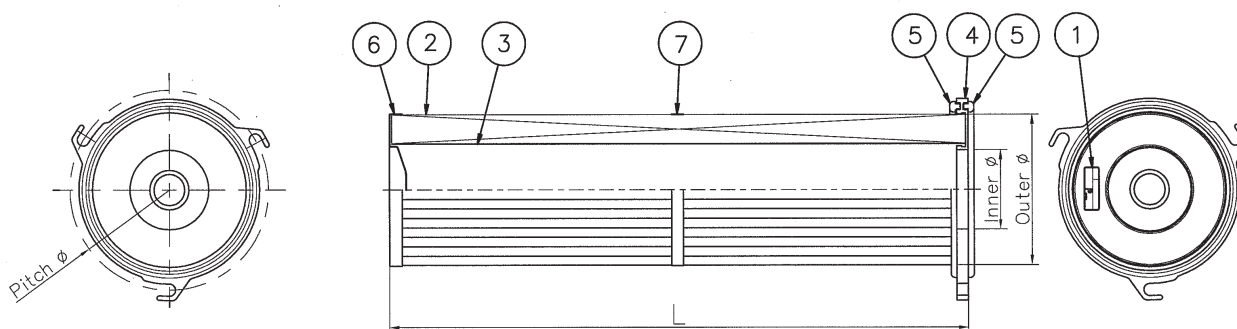

Replacement Elements Cartridges

Series 156

Quick Fix 3 top flange
Closed bottom

SPECIFICATIONS

Number	Description
1	Marking
2	Media pack
3	Inner liner
4	Top end cap - quick fix
5	Gasket (top and bottom)
6	Bottom end-cap closed
7	Outer strap

Symbol	Dimension
L	600 - 1000 - 1200 mm
Inner DIA	85 mm
Outer DIA	156 mm
Pitch	207 mm

Available media qualities:

- Ultra-Web® SB
- Ultra-Web® SB Anti-Static
- BonDura™
- BonDura™ Anti-Static

Replacement Elements Cartridges
